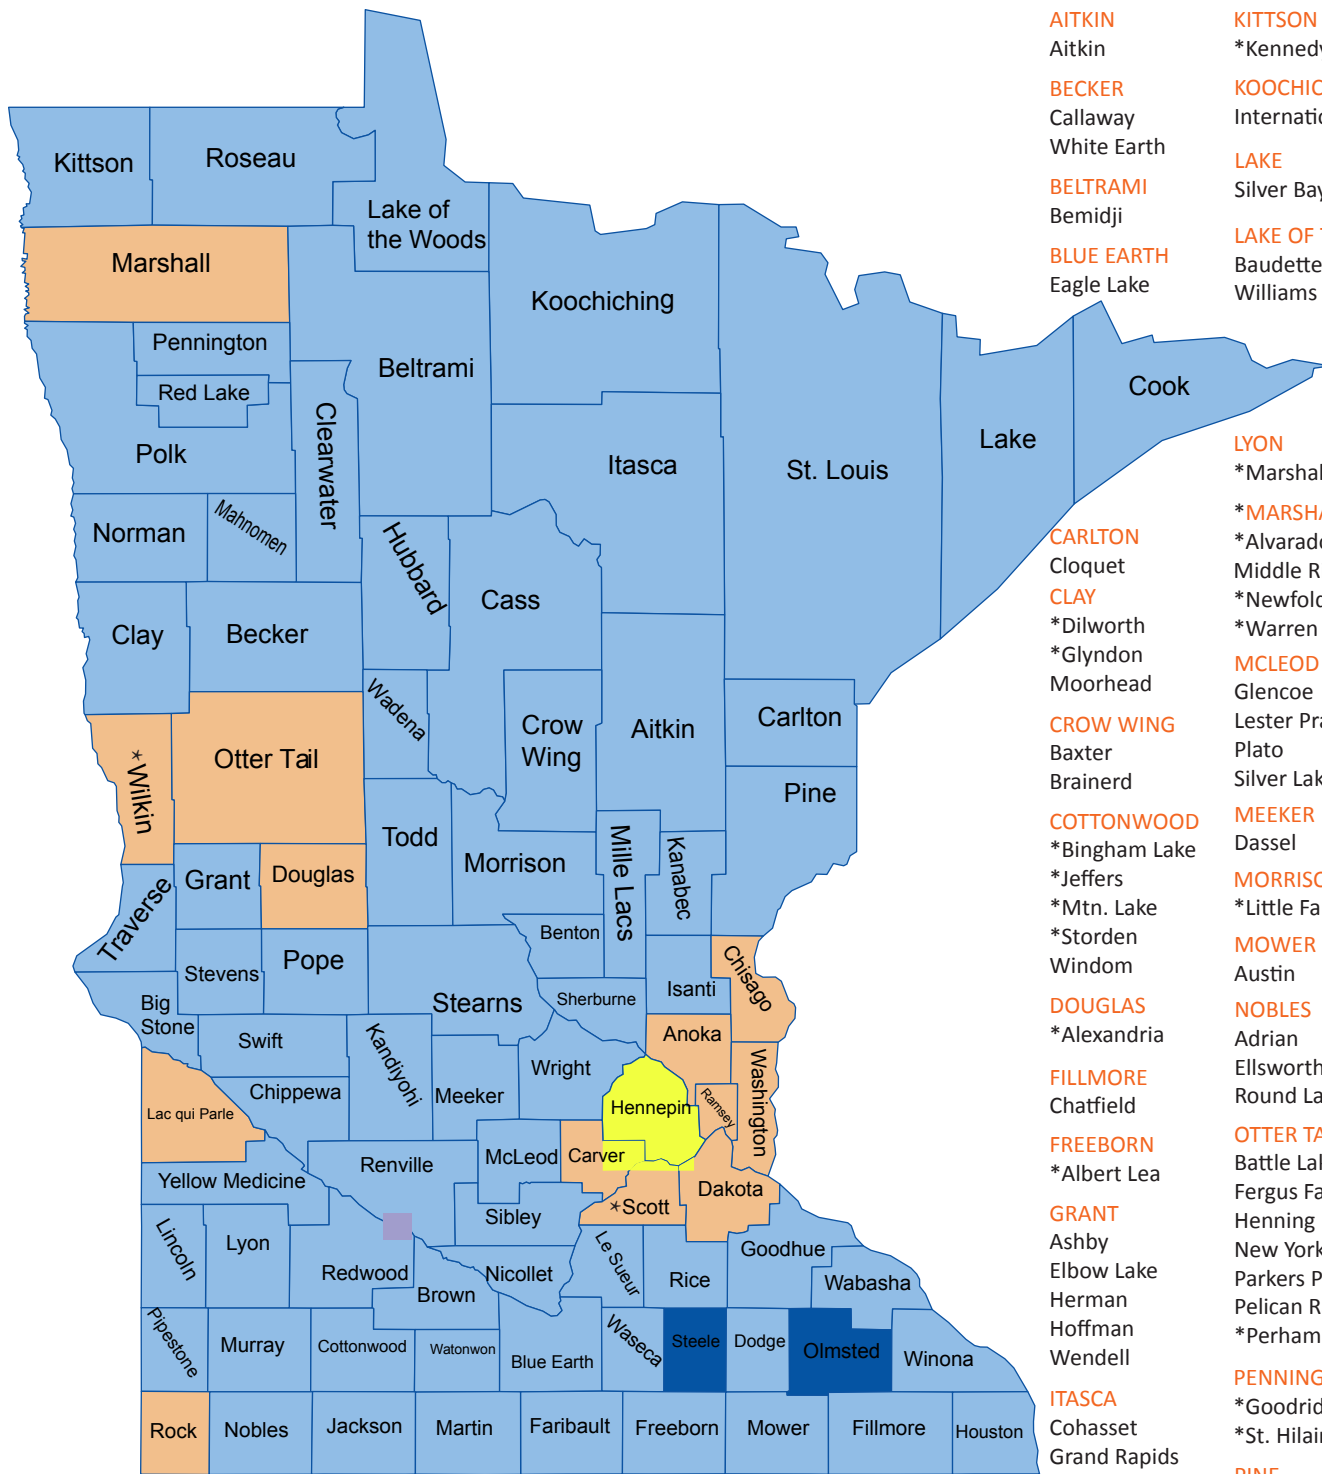

Tobacco-Free Public Parks Policy (178 Total Policies & Ordinances)

- AITKIN**
Aitkin
- BECKER**
Callaway
White Earth
- BELTRAMI**
Bemidji
- BLUE EARTH**
Eagle Lake
- CARLTON**
Cloquet
- CLAY**
*Dilworth
*Glyndon
Moorhead
- CROW WING**
Baxter
Brainerd
- COTTONWOOD**
*Bingham Lake
*Jeffers
*Mtn. Lake
*Storden
Windom
- DOUGLAS**
*Alexandria
- FILLMORE**
Chatfield
- FREEBORN**
*Albert Lea
- GRANT**
Ashby
Elbow Lake
Herman
Hoffman
Wendell
- ITASCA**
Cohasset
Grand Rapids
La Prairie
- JACKSON**
*Jackson
*Lakefield
- KANABEC**
*Mora
- KANDIYOHI**
Prinsburg
Spicer
Willmar
- KITTSON**
*Kennedy
- KOOCHICHING**
International Falls
- LAKE**
Silver Bay
- LAKE OF THE WOODS**
Baudette
Williams
- LYON**
*Marshall
- *MARSHALL**
*Alvarado
Middle River
*Newfolden
*Warren
- MCLEOD**
Glencoe
Lester Prairie
Plato
Silver Lake
- MEEKER**
Dassel
- MORRISON**
*Little Falls
- MOWER**
Austin
- NOBLES**
Adrian
Ellsworth
Round Lake
- OTTER TAIL**
Battle Lake
Fergus Falls
Henning
New York Mills
Parkers Prairie
Pelican Rapids
*Perham
- PENNINGTON**
*Goodridge
*St. Hilaire
- PINE**
Hinckley
*Pine City
- POLK**
Crookston
- PIPESTONE**
Pipestone
- RED LAKE**
*Red Lake Falls
- RICE**
Faribault
- RENVILLE**
Fairfax
*Olivia
- ROCK**
Hardwick
Luverne
- ROSEAU**
*Badger
*Greenbush
- SIBLEY**
Arlington
Gaylord
Winthrop
- SHERBURNE**
Elk River
Zimmerman
- STEARNS**
St. Cloud
Sartell
- STEVENS**
Donnelly
Hancock
*Morris
- ST. LOUIS**
Aurora
Biwabik
Buhl
*Duluth
Ely
Eveleth
Fayal Twnshp
Hermantown
Hibbing
Hoyt Lakes
Mtn. Iron
Virginia
- TRAVERSE**
Wheaton
- WASECA**
New Richland
Waseca
- WILKIN**
Breckenridge
Kent
Wolverton
- WRIGHT**
Buffalo
Hanover
Monticello
Otsego
- YELLOW MEDICINE**
Canby

Tobacco-Free Parks Policy Key

- County-Owned Parks Covered
- Native American Reservation
- All city- and county-owned Parks
- Three Rivers Park District

Note: City-Owned Parks covered are listed by county.
Metro area listed on separate map.
* Denotes policy includes e-cigarettes